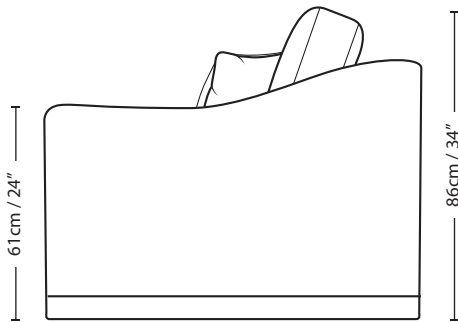

# 5th AVENUE

2.5 SEATER

21cm / 8.5"      138cm / 54"      21cm / 8.5"

61cm / 24"

86cm / 34"

49cm / 19"

74cm / 29"

180cm / 71"

Overall Height 86cm / 34"	Overall Width 180cm / 71"	Overall Depth 104cm / 41"	Arm Height 61cm / 24"	Back Height of Frame 74cm / 29"	Seat Height 49cm / 19"	Arm Width 21cm / 8.5"	Inside Width Arm to Arm 138cm / 54"	Seat Depth to Cushions 63cm / 25"	Seat Depth no Cushions 79cm / 31"
------------------------------	------------------------------	------------------------------	--------------------------	------------------------------------	---------------------------	--------------------------	--	--------------------------------------	--------------------------------------

Seating sizes vary to a great extent and particularly wherever there are soft cushions involved, this is magnified with front of seat to back cushion depths, whilst formal back cushions will vary with age and plumping. It is essential to note that scatter back cushion depths will adjust from which point you measure, overtime and with plumping, the accurate measurement does not exist as it will resize each and every time you enjoy its comfort.